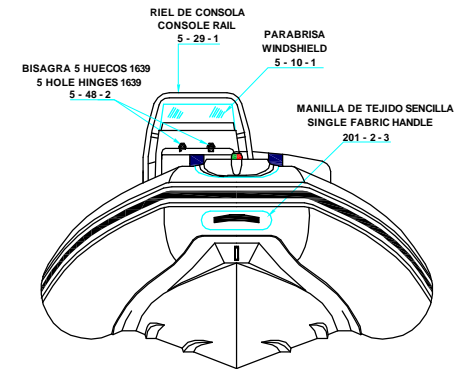

PLANT VIEW
VISTA SUPERIOR

AFT VIEW
VISTA TRASERA

LONGITUDINAL PROFILE
VISTA LATERAL

FORE VIEW
VISTA FRONTAL

NOTA: FAVOR INDICAR COLOR DEL BOTE AL ORDENAR / NOTE: MUST INDICATE BOAT COLOR WHEN ORDERING