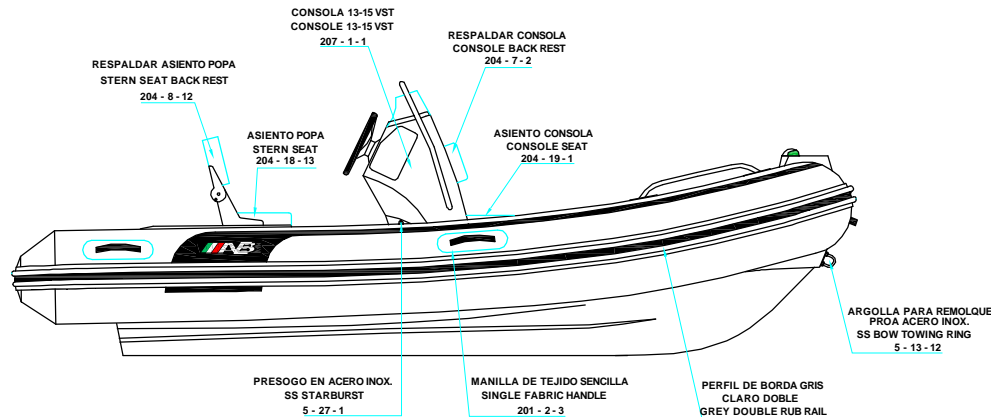

PLANT VIEW
VISTA SUPERIOR

AFT VIEW
VISTA TRASERA

LONGITUDINAL PROFILE
VISTA LATERAL

FORE VIEW
VISTA FRONTAL

NOTA: FAVOR INDICAR COLOR DEL BOTE AL ORDENAR / NOTE: MUST INDICATE BOAT COLOR WHEN ORDERING