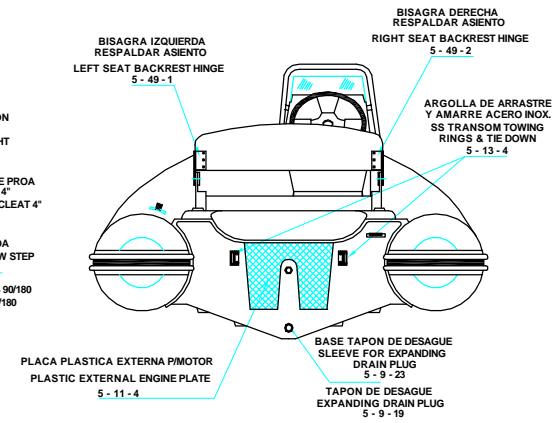

PLANT VIEW
VISTA SUPERIOR

AFT VIEW
VISTA TRASERA

LONGITUDINAL PROFILE
VISTA LATERAL

FORE VIEW
VISTA FRONTAL

NOTA: FAVOR INDICAR COLOR DEL BOTE AL ORDENAR / NOTE: MUST INDICATE BOAT COLOR WHEN ORDERING